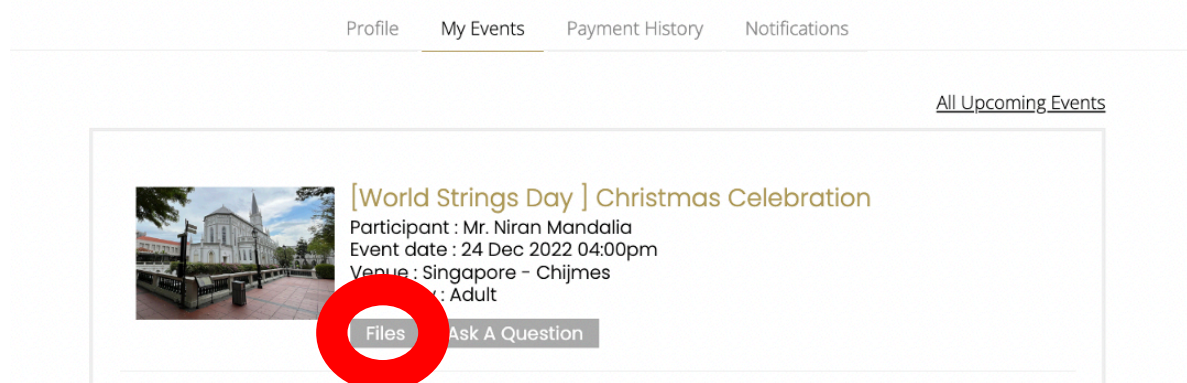

After Registration

Where can I find my scores?

To download your scores and audio tracks, simply:

1. Log in to your GSF account at <https://event.globalstringsfederation.org/en?action=login>
2. Click on the **“files icon”** shown on the “My Events” page
3. Download scores and audio tracks

Do I need to memorise my scores?

There is no need to memorise the scores.

How do I collect my WSD t-shirt?

You can make an appointment at <https://tongmingxi.com/make-an-appointment/> and come down to our outlet at

Tong Ming Xi Gallery @ The Esplanade

8 Raffles Ave, Esplanade Mall #02-06, Singapore 039802

OR you may also collect your t-shirt during pre-event rehearsal(s) at

Tong Ming Xi Gallery @ Commonwealth Workshop

One Commonwealth Lane #07-24 S149544

**Do note that t-shirts are only for first-timers (New Sign-Up)

Pre-event Rehearsal

How do I sign-up for WSD pre-event rehearsals?

Upon registering for the WSD performance, participants will also be prompted to sign up for pre-event rehearsal(s) in the registration form. If you are unable to decide on the pre-event rehearsal dates, you can register for the rehearsal through your account at a later date as well.

When do I attend the WSD pre-event rehearsals?

Players are highly encouraged to attend a **minimum of one** pre-event.